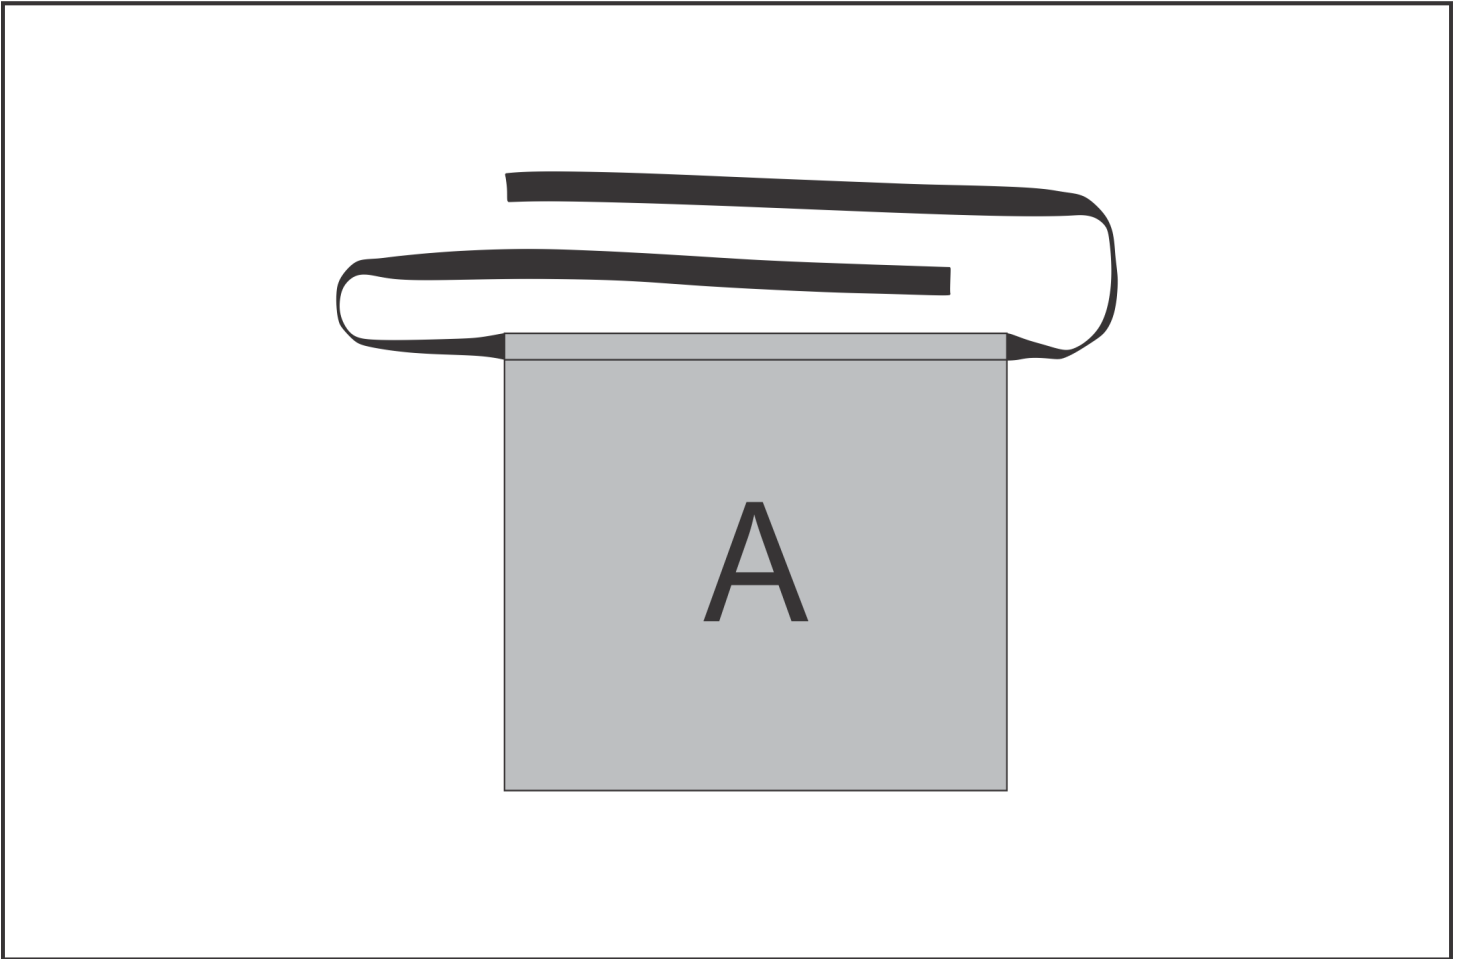

HC-HP-3-G

Hoppla Classic Half Apron

Need to know:

Includes 1-Position Sublimation (setup fees apply)

- Please Note: We cannot guarantee 100% logo Alignment on all Brandable Panels.

Branding Options:

Position	Branding Method (Branding Code)	No. of Colours	Dimension
A	Custom Sublimation A (CPSUB-A)	Full Colour	505mm wide x 479mm high